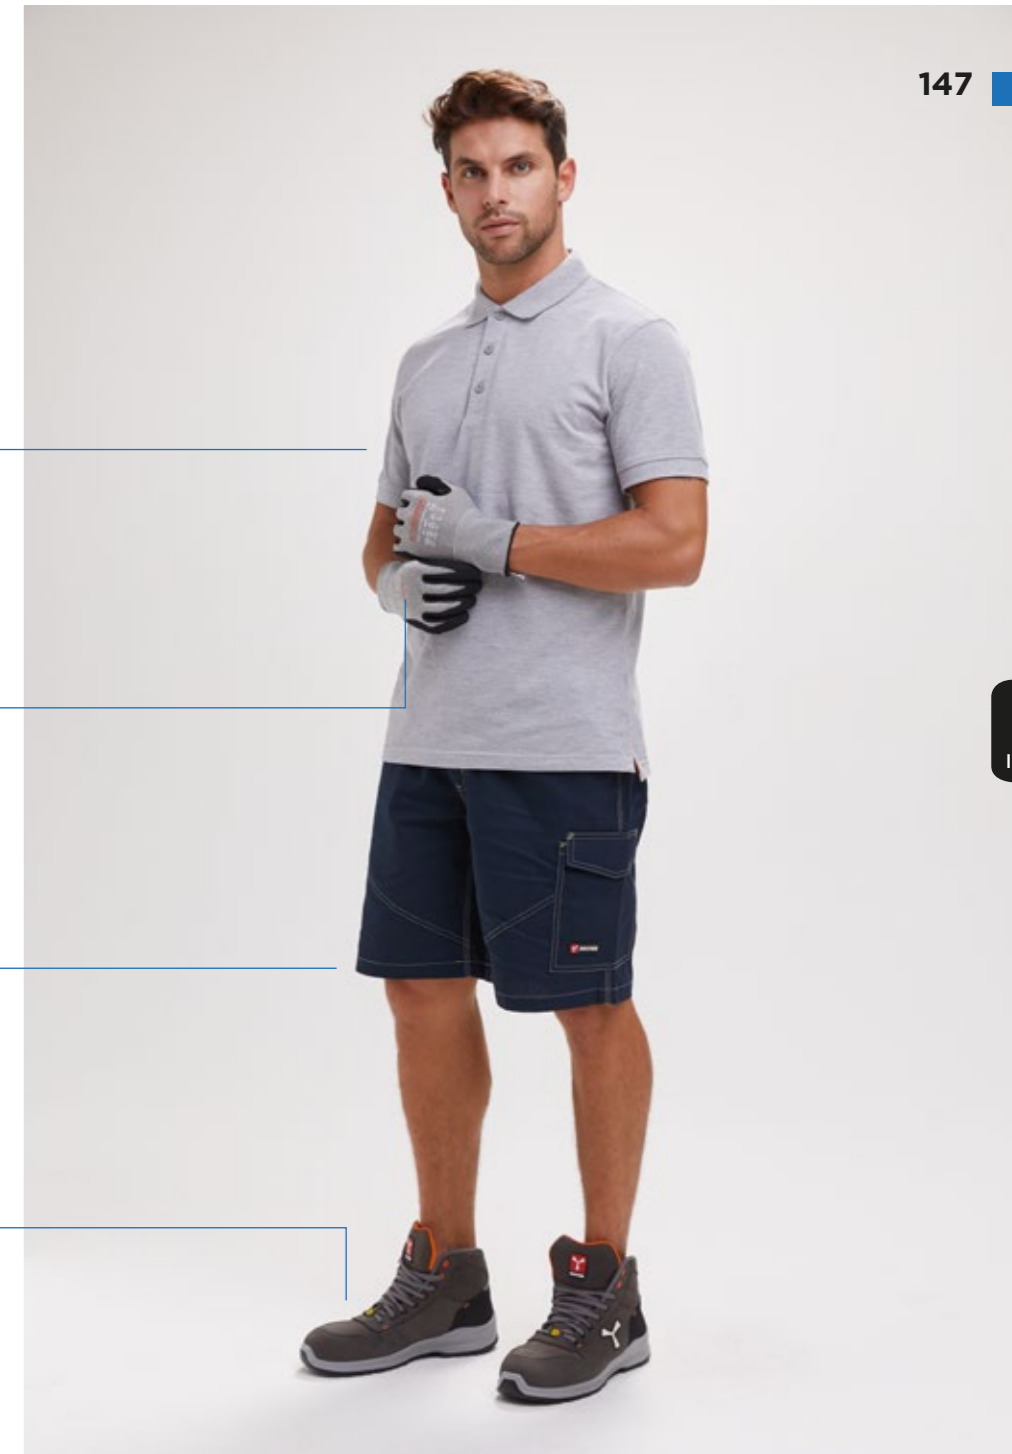

W0402 LOOK >

VENICE MELANGE
000840-0254

01-501
001478-0459

CARACAS
001204-0067

GET FORCE MID
001445-0414