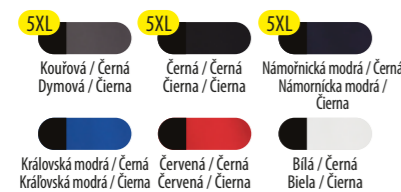

SOFTSHELLOVÉ BUNDY

PERFORMER 2.0 - 001473-0053

Size	-	XS	S	M	L	XL	XXL	3XL	4XL	5XL	BIG SIZE
Látka	93% POLYESTER + 7% ELASTAN, SOFT-SHELL										
Tkanina	93% POLYESTER + 7% ELASTAN, SOFT-SHELL