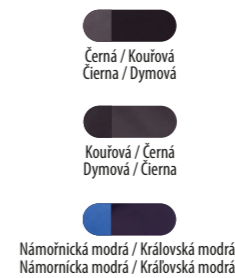

ARIZONA - 000319-0064

Size	-	XS	S	M	L	XL	XXL	3XL	-	-	BIG SIZE
Látka	100% BAVLNA, KEPR										
Tkanina	100% BAVLNA, KEPR										
	250 g 1/10 pcs